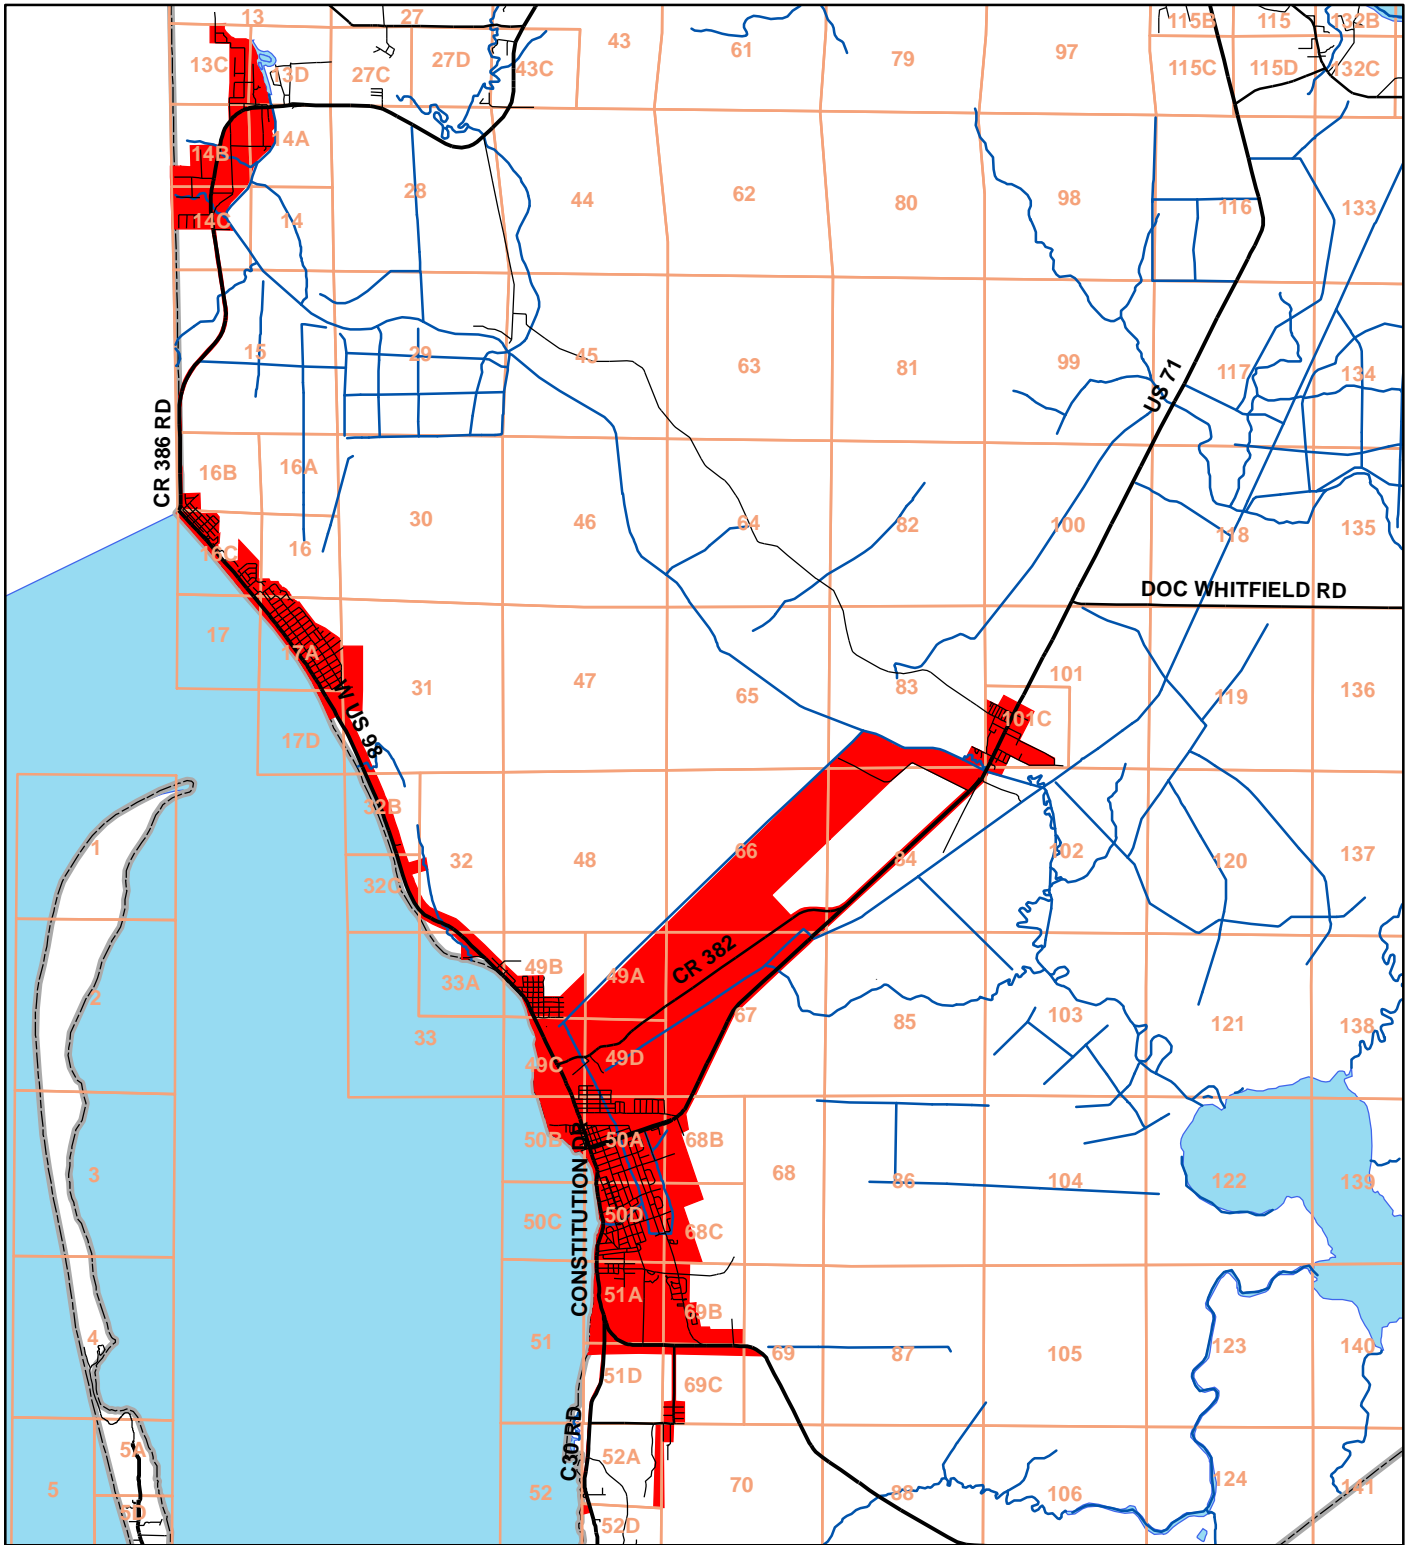

GULF COUNTY, FLORIDA ENTERPRISE ZONES 2005

Enterprise Zone 1 - Overview

Legend

- Enterprise Zone 1 - 2005
- Major Road
- Minor Road
- Residential Road
- county_gulf
- Map Grid
- Waterways
- Water