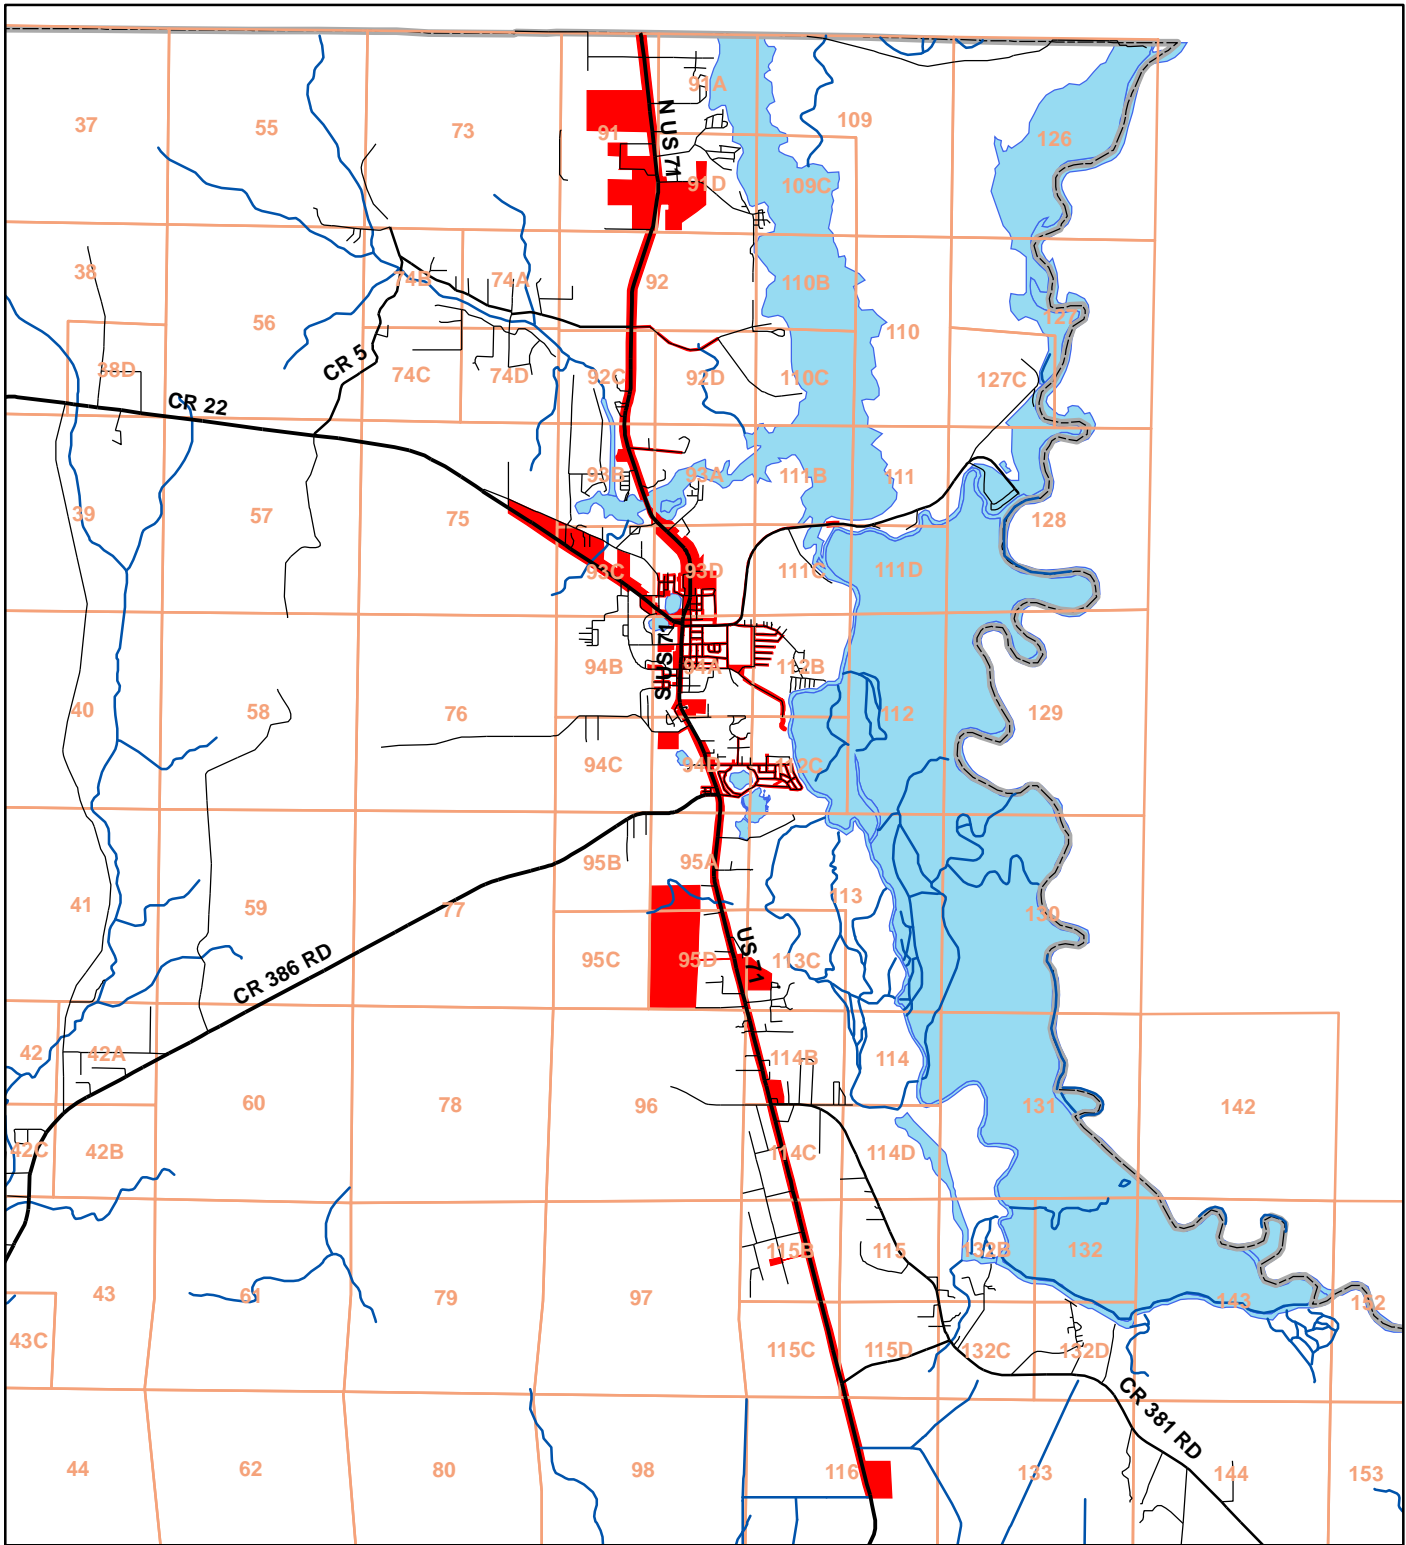

GULF COUNTY, FLORIDA ENTERPRISE ZONES 2005

Enterprise Zone 2 - Overview

Legend

- Enterprise Zone 2 - 2005
- Major Road
- Minor Road
- Residential Road
- county_gulf
- Map Grid
- Waterways
- Water